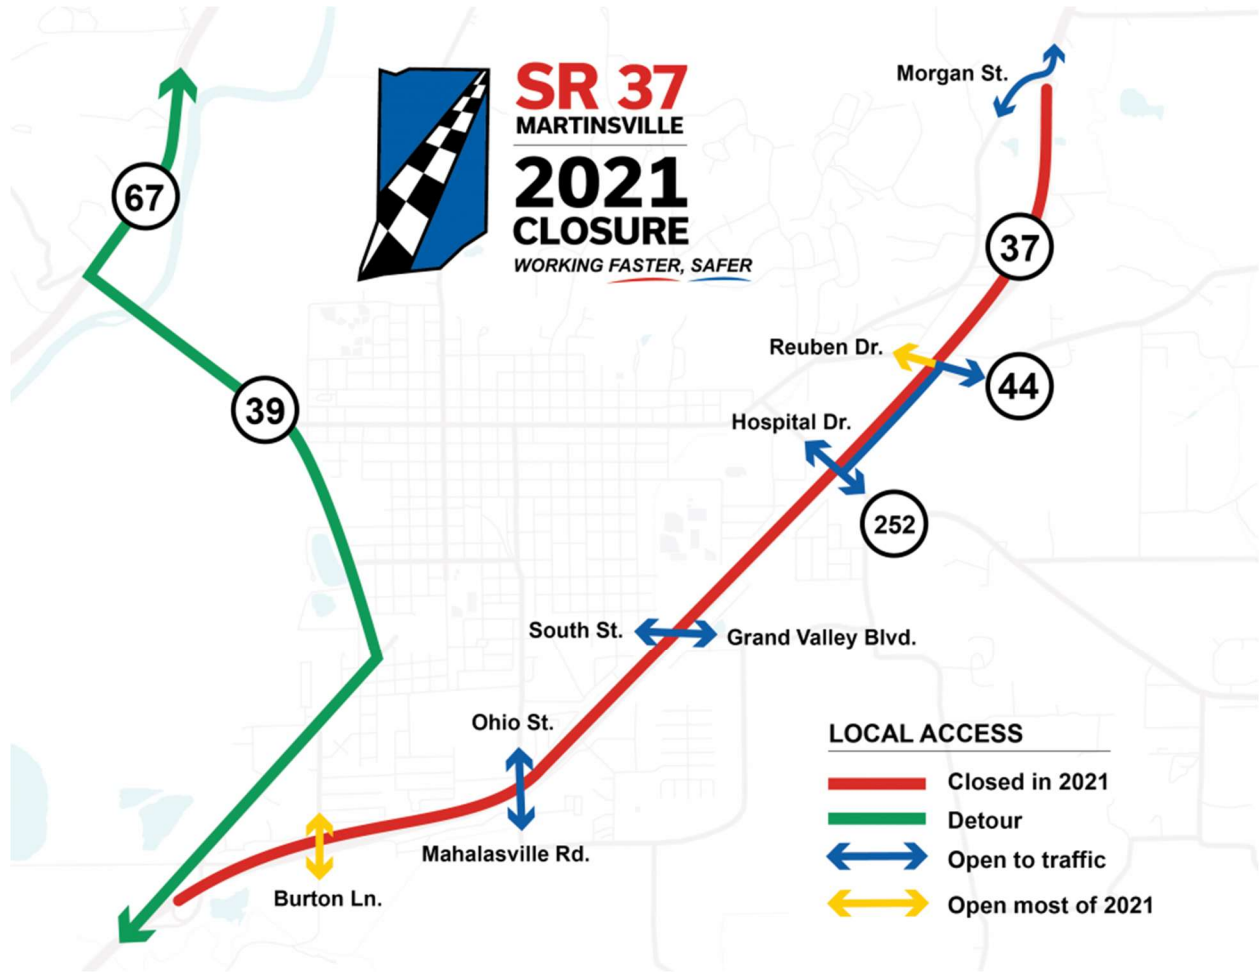

SR 37
MARTINSVILLE

2021
CLOSURE

WORKING FASTER, SAFER

OFFICIAL DETOUR

-  Closed in 2021
-  Reduced to one lane in each direction
-  Detour
-  SR 37 entry/exit points
-  Temporary signal added

SR 37
MARTINSVILLE
2021
CLOSURE
WORKING FASTER, SAFER

I-69 FINISH LINE

I-69 FINISH LINE