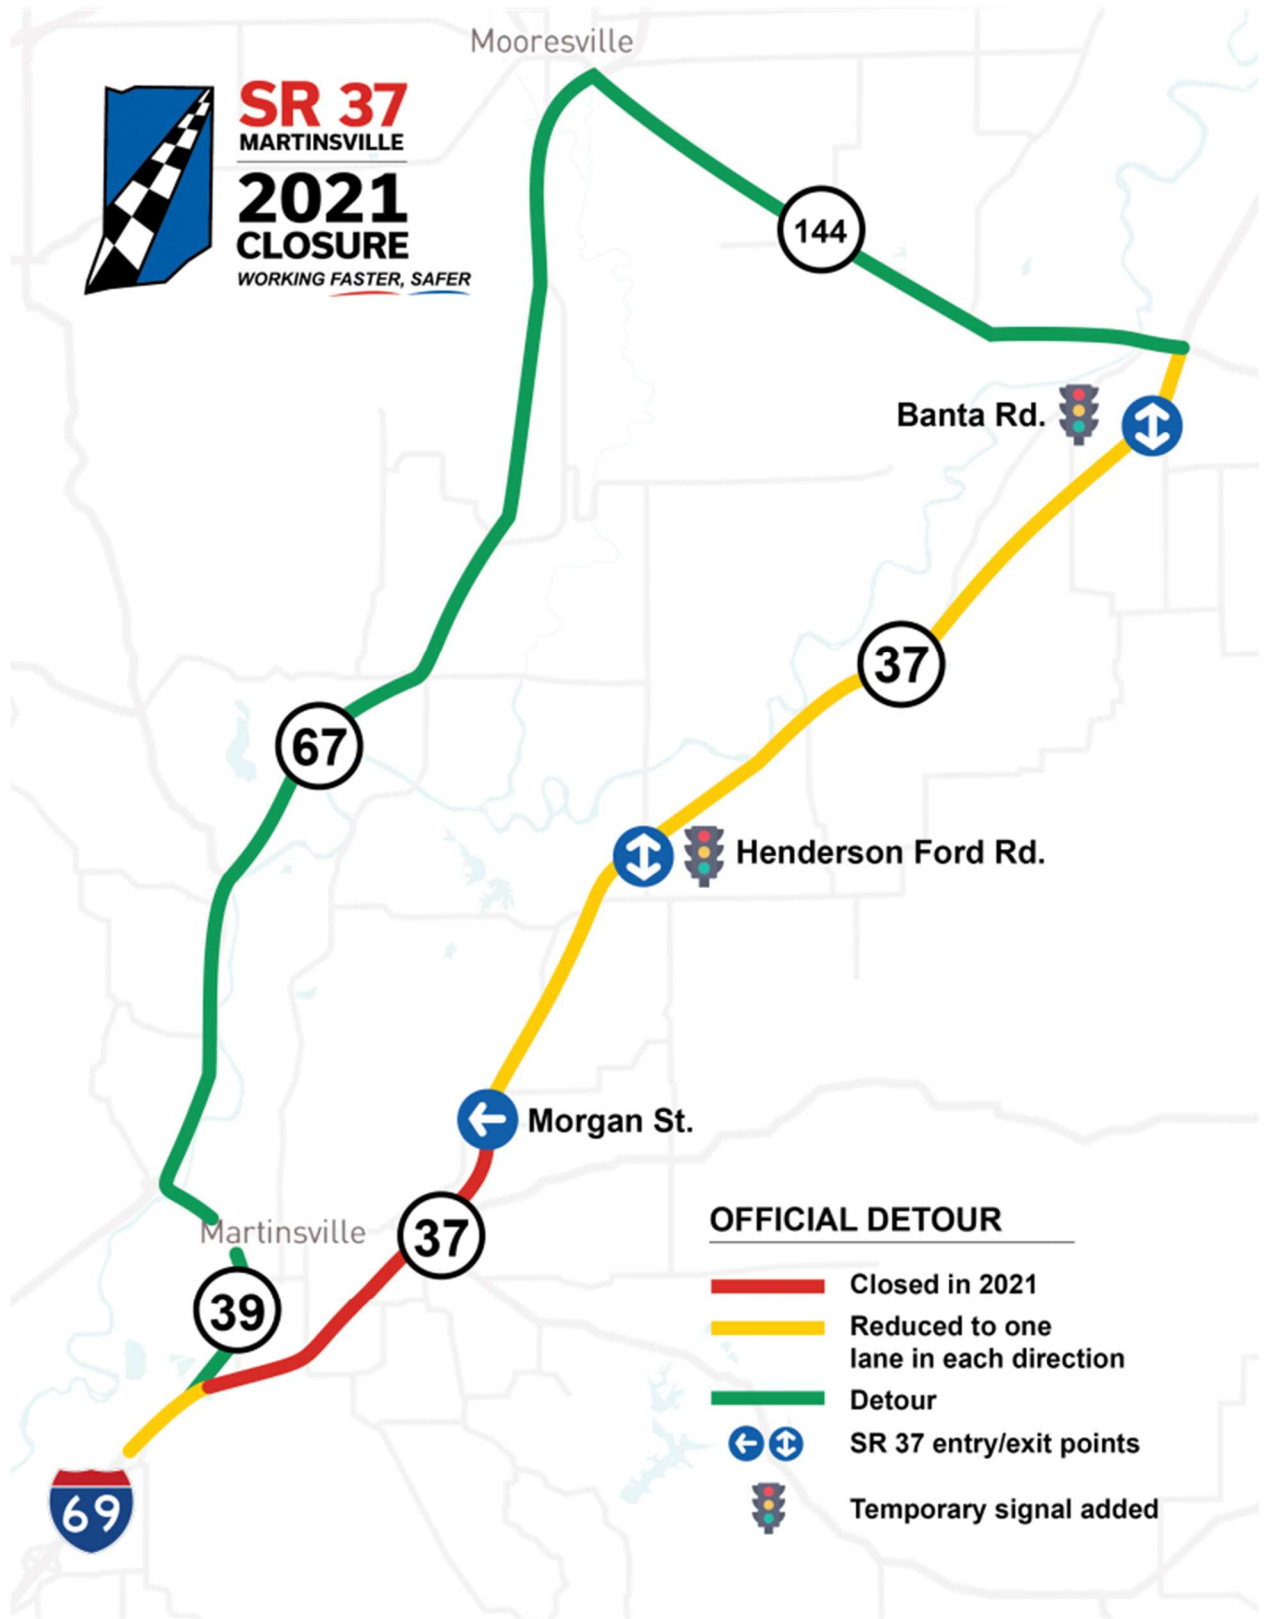

SR 37
MARTINSVILLE

2021
CLOSURE

WORKING FASTER, SAFER

OFFICIAL DETOUR

-  Closed in 2021
-  Reduced to one lane in each direction
-  Detour
-  SR 37 entry/exit points
-  Temporary signal added

SR 37
MARTINSVILLE
2021
CLOSURE
WORKING FASTER, SAFER

I-69 FINISH LINE

I-69 FINISH LINE