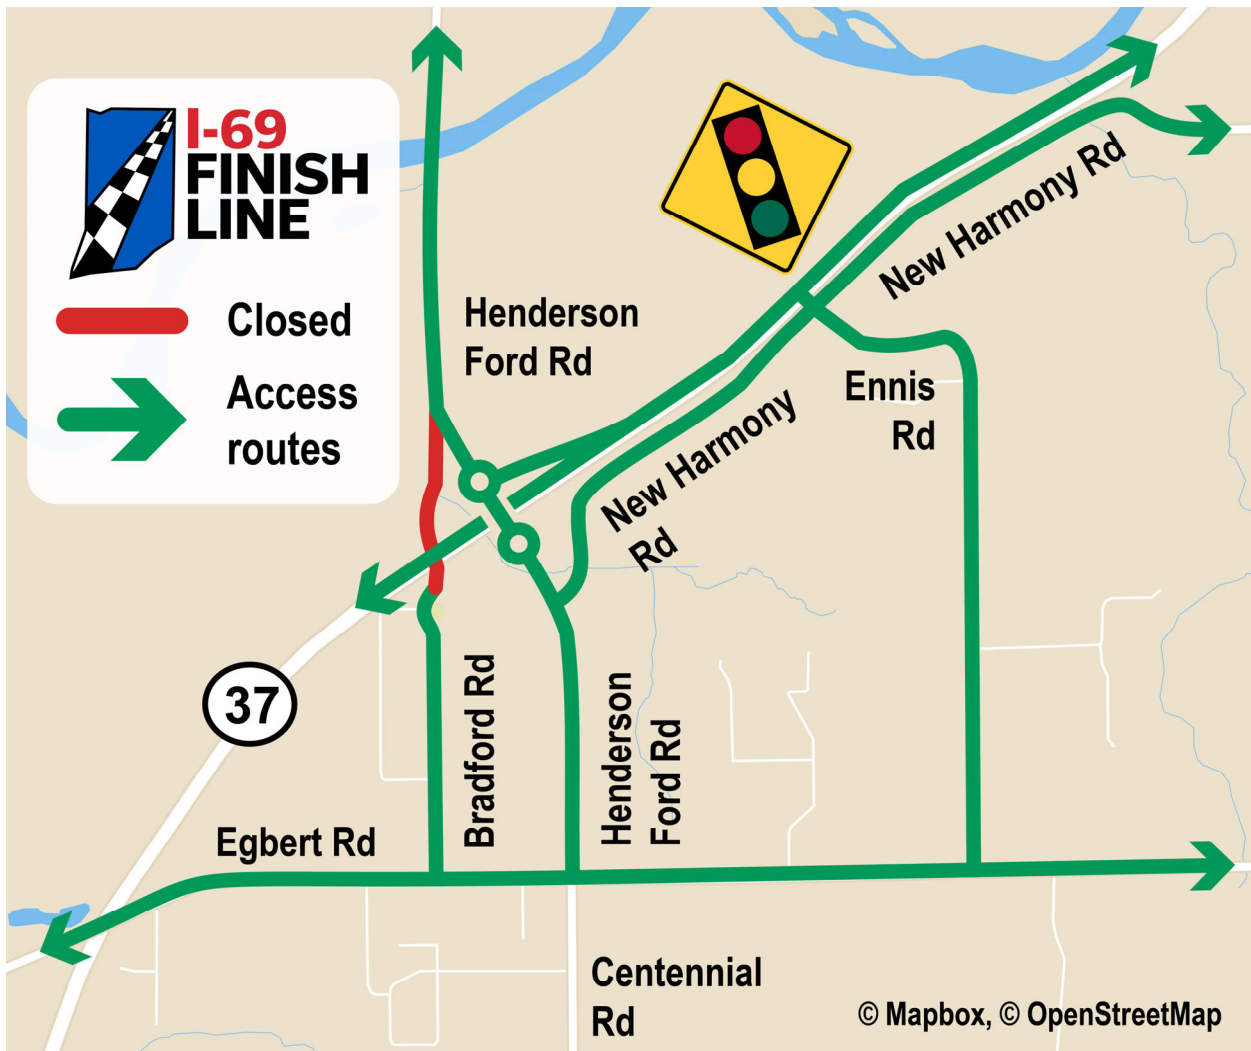

**SR 37**  
MARTINSVILLE

**2021**  
CLOSURE

WORKING FASTER, SAFER

**OFFICIAL DETOUR**

-  Closed in 2021
-  Reduced to one lane in each direction
-  Detour
-  SR 37 entry/exit points
-  Temporary signal added

**SR 37**  
MARTINSVILLE  
**2021**  
CLOSURE  
*WORKING FASTER, SAFER*

# Keystone Avenue Detour Route

Detour route

Road closure

Local traffic only  
(barriers present)

**WALSH + MILESTONE**  
JOINT VENTURE