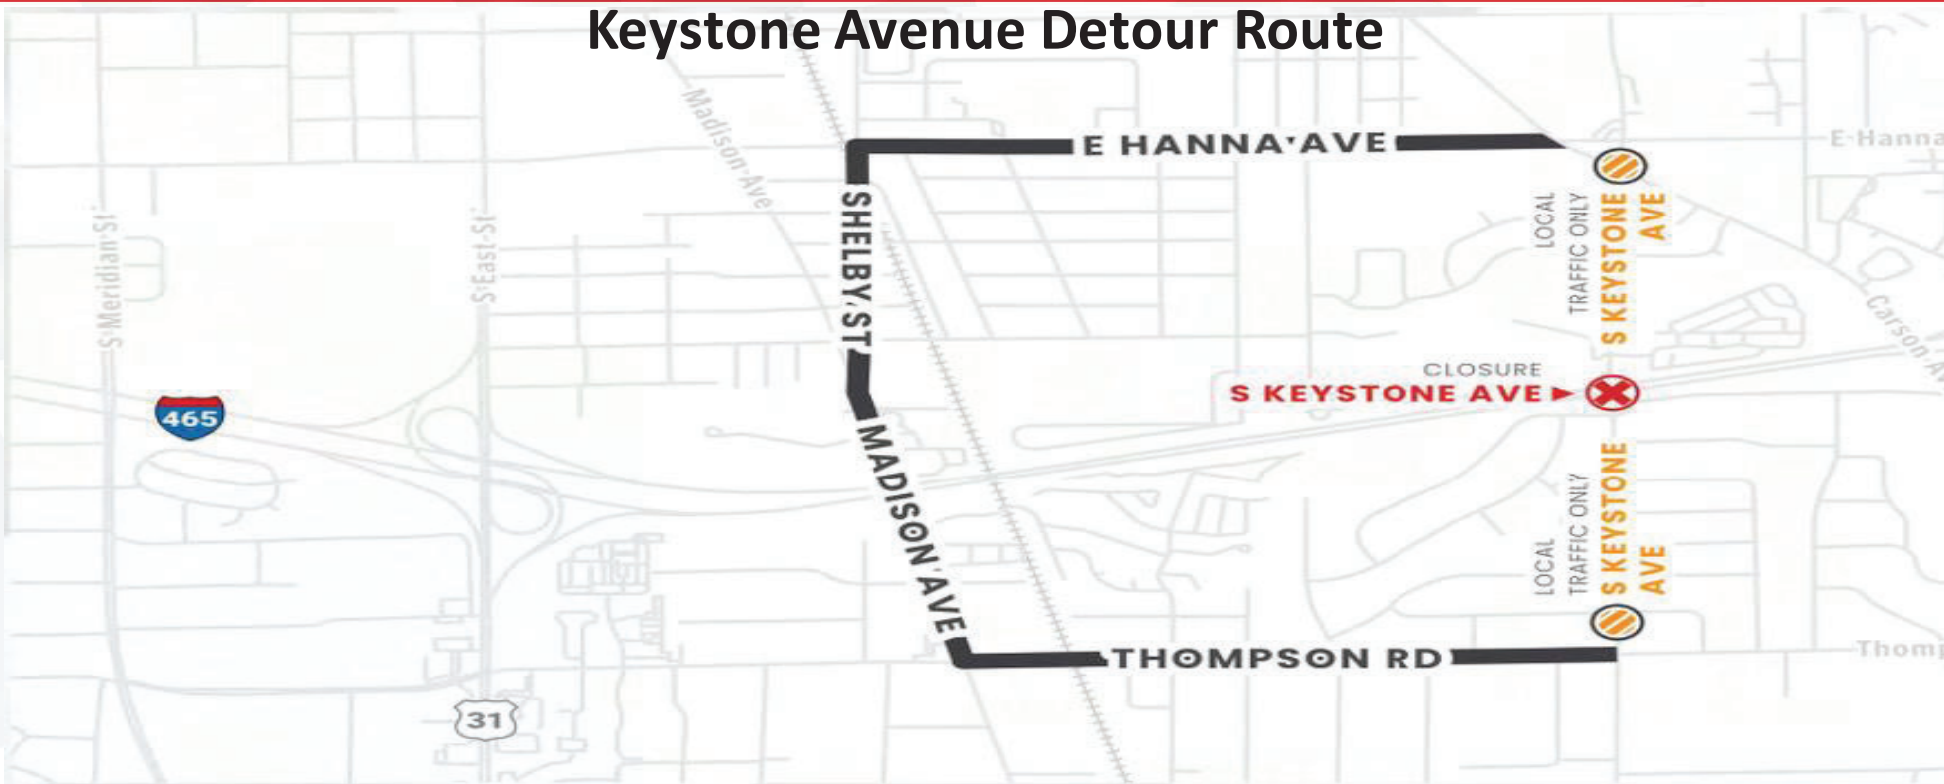

**SR 37**  
MARTINSVILLE

**2021**  
CLOSURE

WORKING FASTER, SAFER

**OFFICIAL DETOUR**

-  Closed in 2021
-  Reduced to one lane in each direction
-  Detour
-  SR 37 entry/exit points
-  Temporary signal added

**SR 37**  
MARTINSVILLE  
**2021**  
CLOSURE  
*WORKING FASTER, SAFER*

# Keystone Avenue Detour Route

Detour route

Road closure

Local traffic only  
(barriers present)

**WALSH + MILESTONE**  
JOINT VENTURE