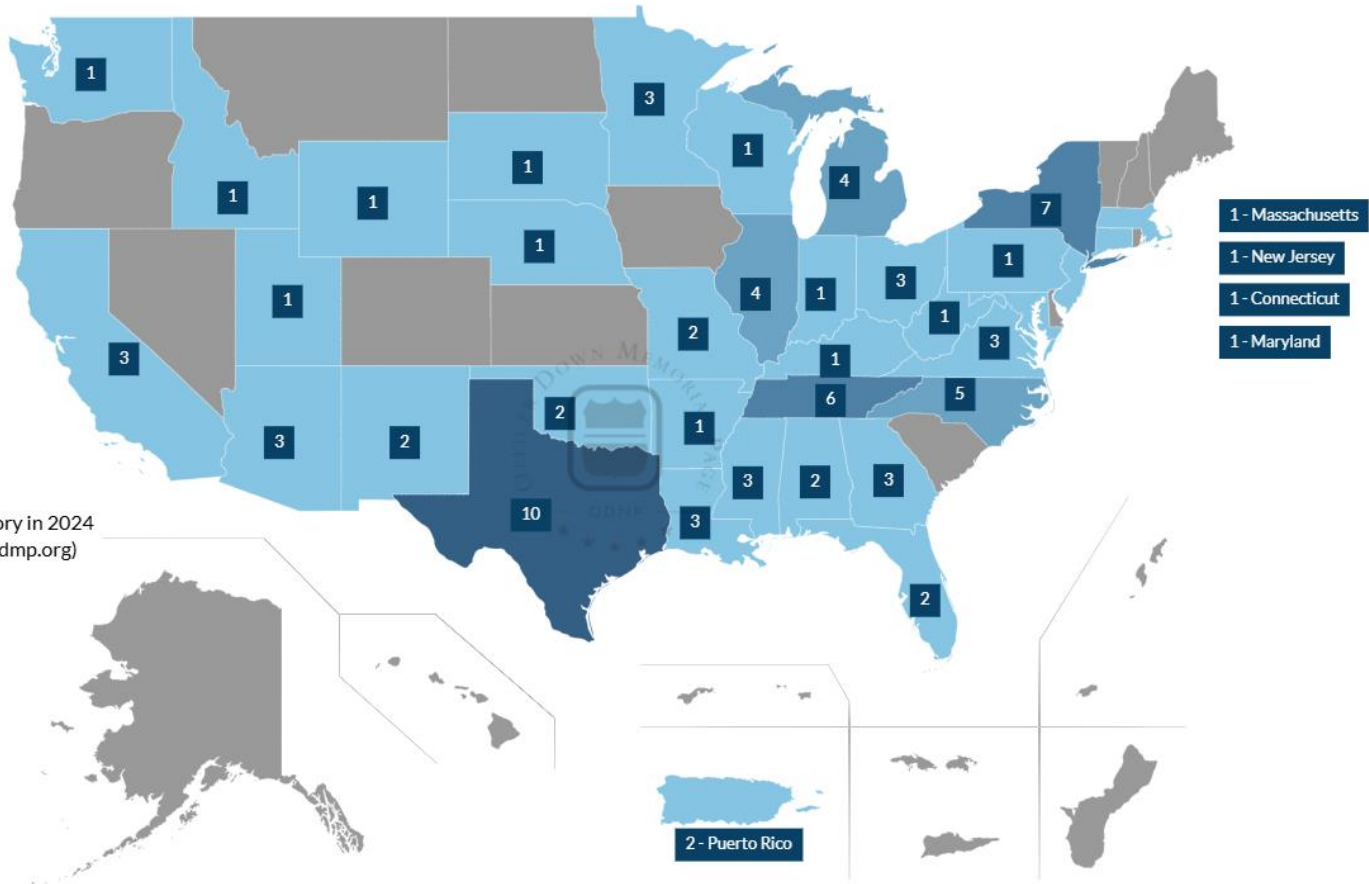

LODDs by State/Territory in 2024
(Source: <https://www.odmp.org>)